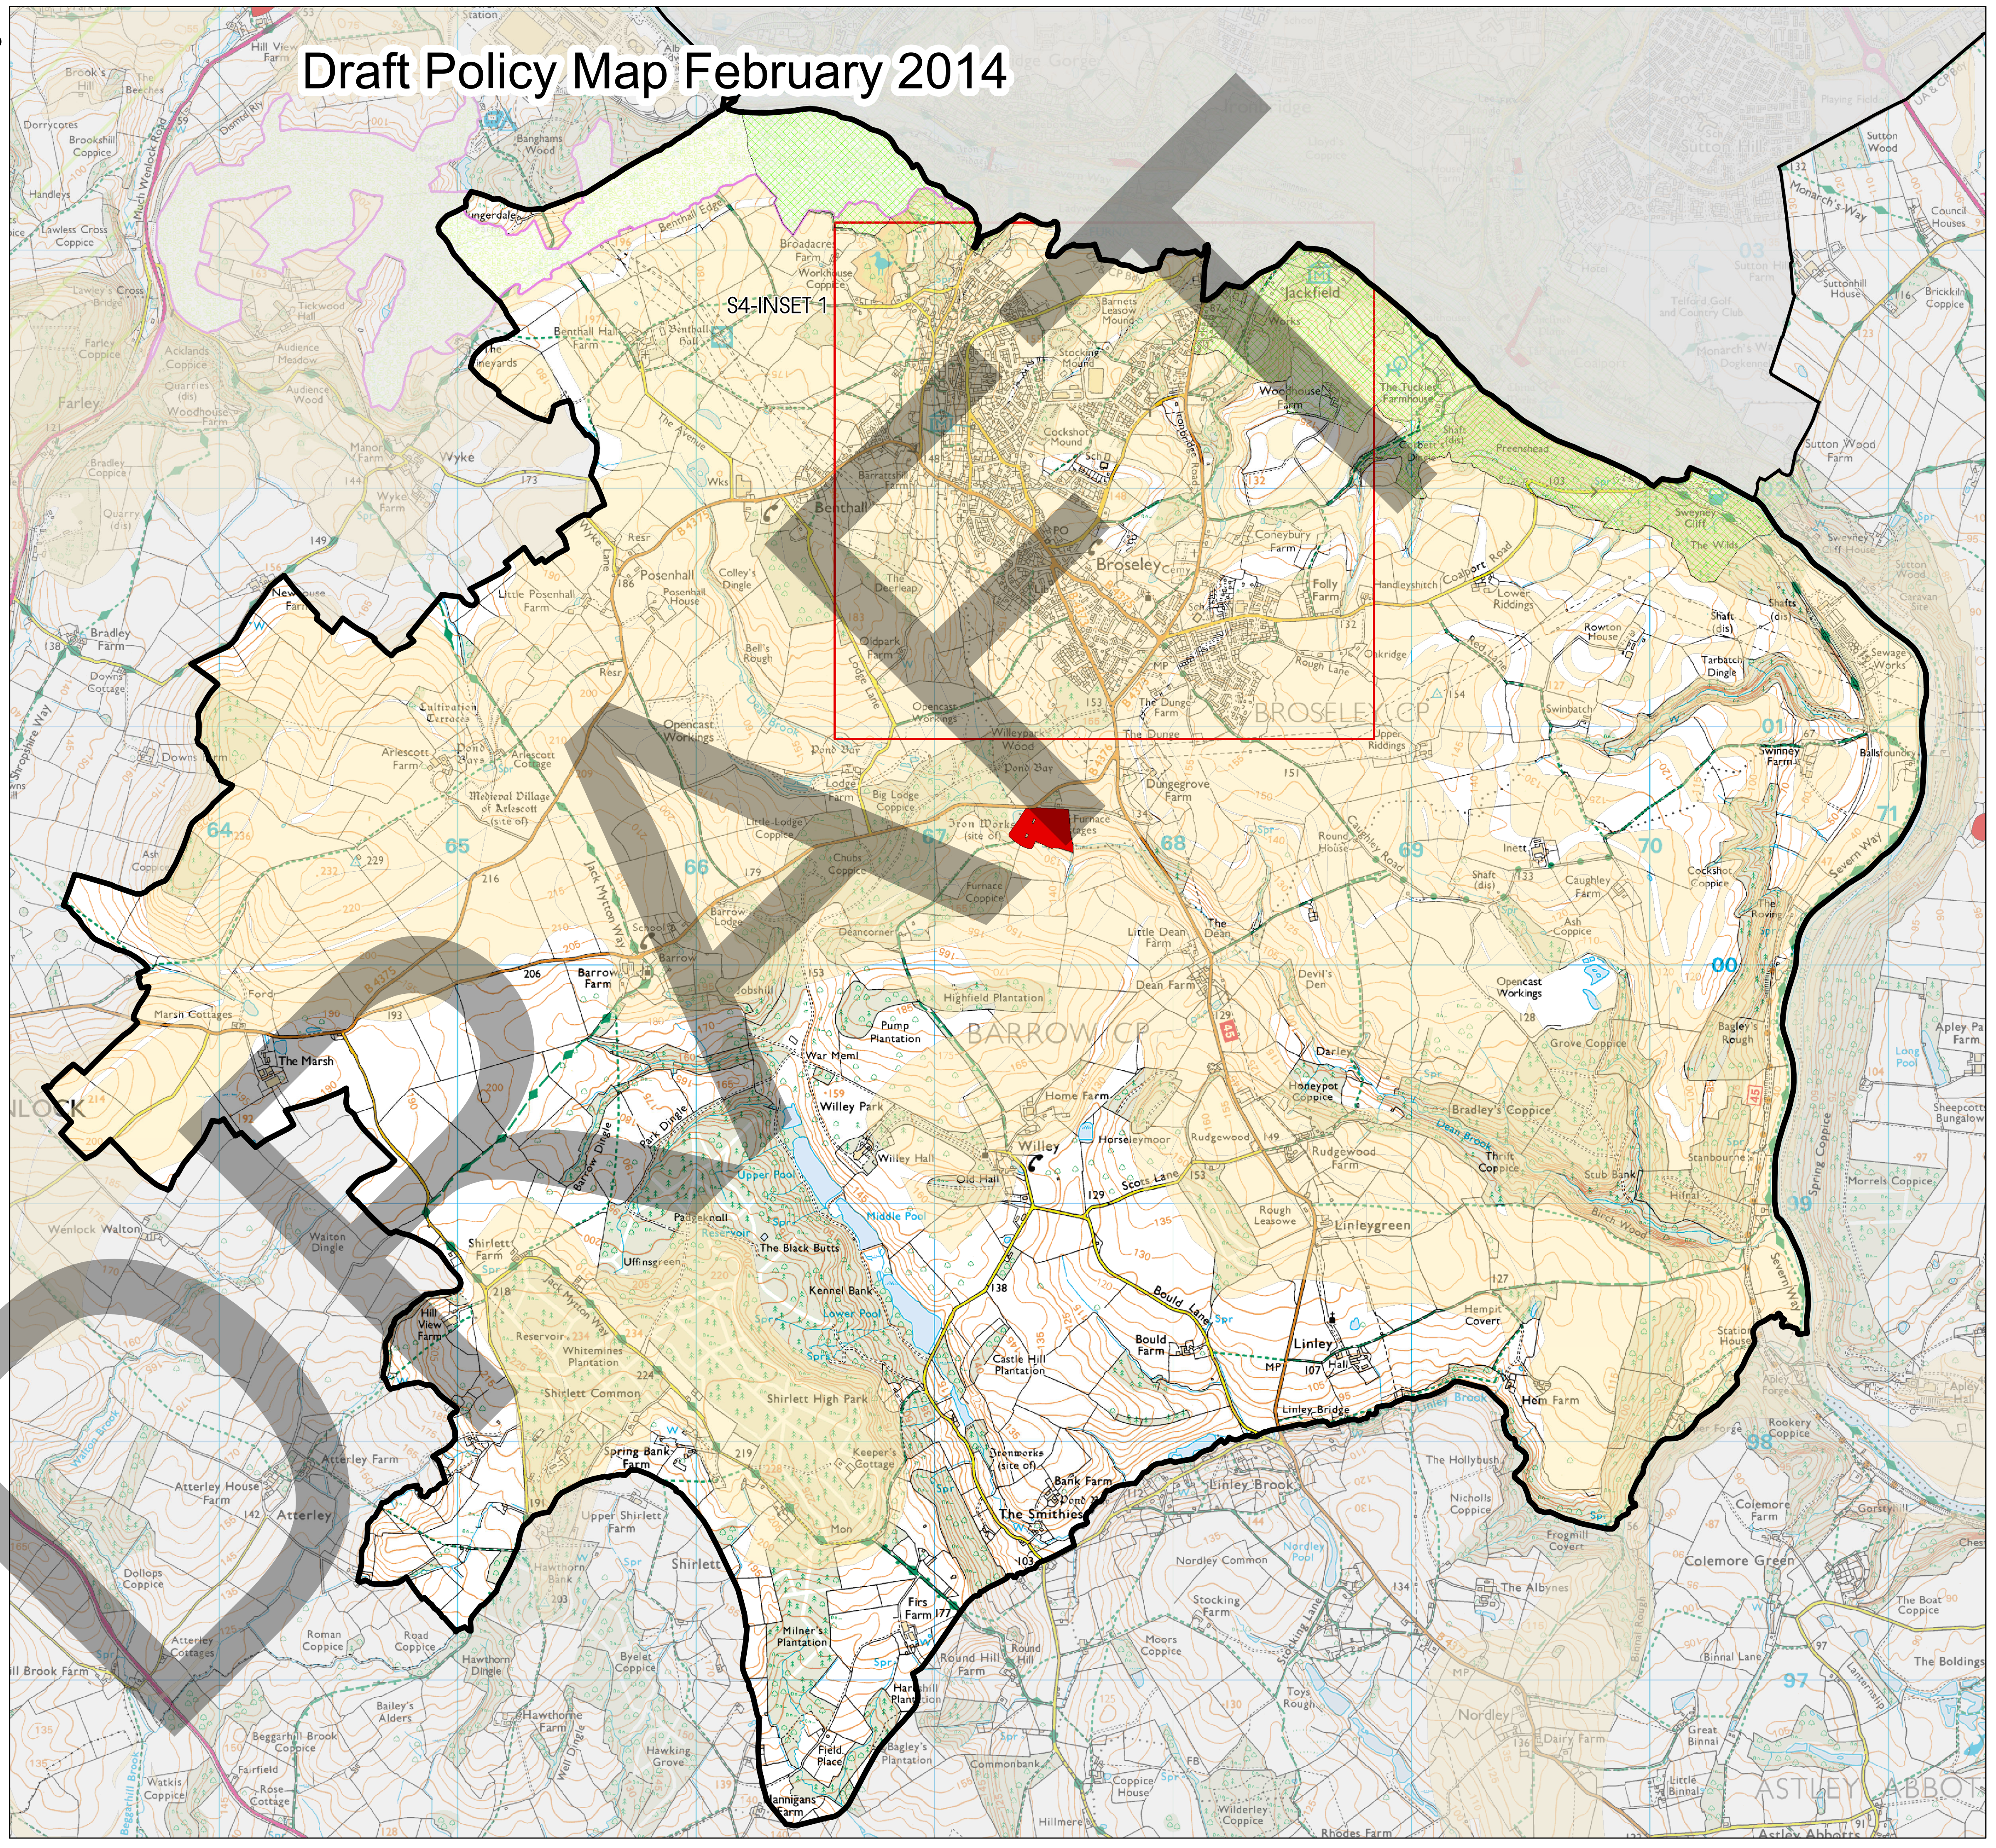

DRAFT SHROPSHIRE COUNCIL POLICY MAP
S4: Broseley Place Plan Area

Draft Policy Map February 2014

Key

-  World Heritage Sites Buffer
-  SSSI
-  Scheduled Ancient Monument
-  Community Clusters
-  Community Hub
-  Inset
-  RAMSAR
-  SAC
-  Registered Parks
-  Mineral Safeguarding Area

© Crown copyright and database rights 2013
Ordnance Survey 100049049

DRAFT SHROPSHIRE COUNCIL POLICY MAP
DRAFT Broseley Area
S4-INSET 1
Key

-  Development Boundary
-  Primary Shopping
-  Town Centre
-  Conservation Area
-  Scheduled Ancient Monument
-  Protected Employment Area
-  Housing
-  Employment
-  World Heritage Buffer Zone

© Crown copyright and database rights 2014
Ordnance Survey 100049049

Draft Policy Map February 2014